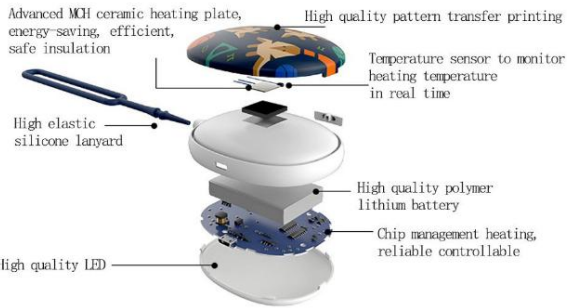

动物派对LED灯暖手宝+充电器1500mAh(MOG-WP-1009)

- 1500mah

暖手宝+LED随身灯+移动电源，合三为一。阅读，居家照明，应急照明，露营照明灯多用途，还是拍照补光利器哦...65g羽量便携。

Wonderful Design and Intelligence

The combination of warming, charging and lamping function is just wonderful design make your life stylish

No sharp edges and corners design, children use more security

产品尺寸 : 82.5 x 60 x 30 mm
 物料 : ABS、铝合金、硅胶
 颜色 : 自订
 商标印刷 : 水转印

Package Contents:

- 1x 1500mAh Hand warmer
- 1x USB Charger Cable
- 1x MicroUSB adaptor
- 1x Manual